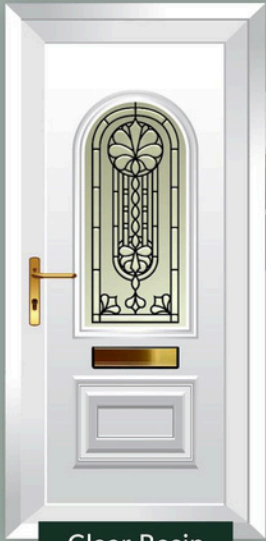

# Windsor Collection

Mould Size:  
Height 1500mm x Width 500mm

**RIGHT WAY**  
WINDOWS & DOORS

Clear Resin

Ref No: YDP-011

Ref No: YDP-012

Bevel

Ref No: YDP-013