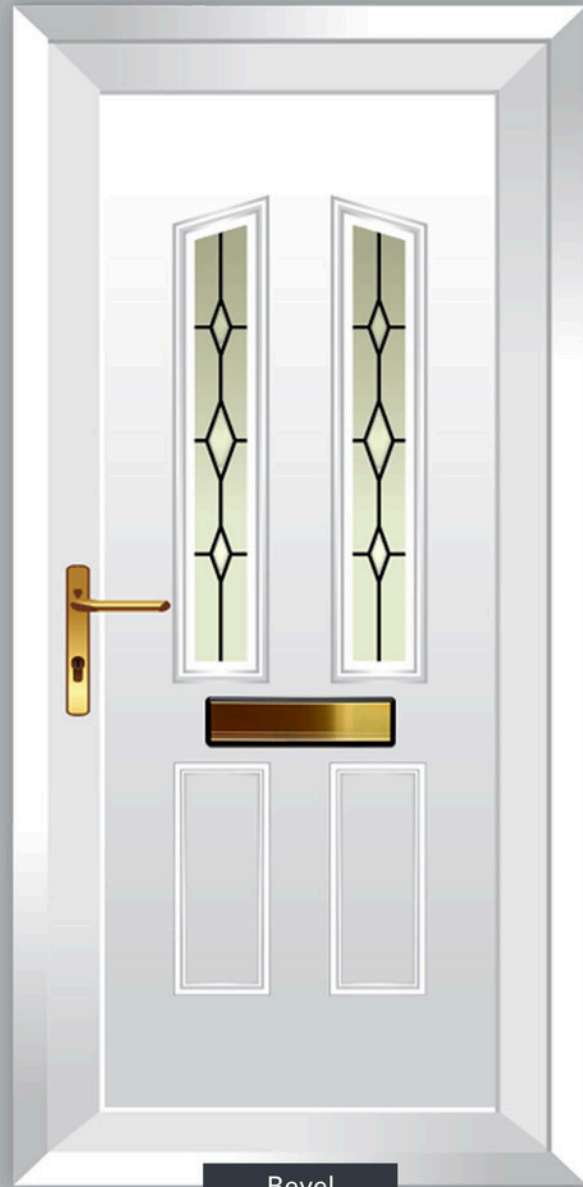

## Clarence Collection

Upvc door panels are available as a solid panel, or with a decorative glazing design.

The panels are available in various woodgrains and a choice of whites to match the door frame profile.

# York Collection

Mould Size:  
Height 1420mm x Width 505mm

**RIGHT WAY**  
WINDOWS & DOORS

Ref No: YDP-077

Ref No: YDP-030

Bevel

Ref No: YDP-033

Ref No: YDP-031