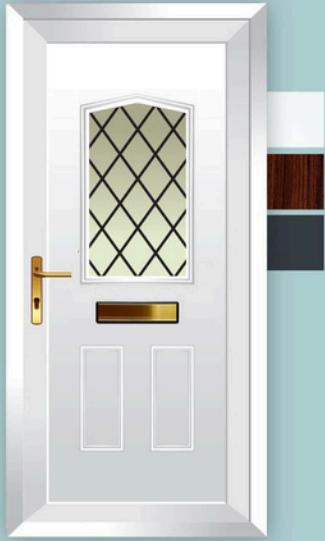

Kensington Collection

Mould Size:
Height 1390mm x Width 500mm

RIGHT WAY
WINDOWS & DOORS

Ref No: YDP-083