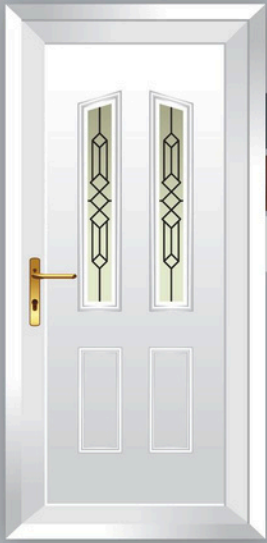

York Collection

Mould Size:
Height 1420mm x Width 505mm

RIGHT WAY
WINDOWS & DOORS

Ref No: YDP-077