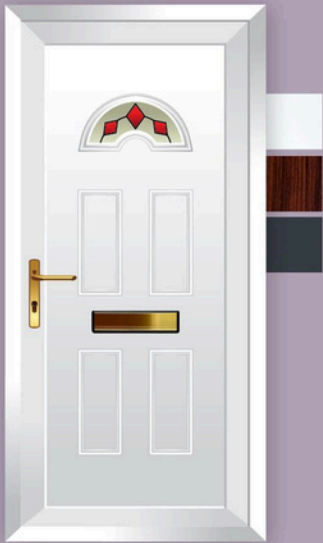

Clarence Collection

Mould Size:
Height 1370mm x Width 500mm

RIGHT WAY
WINDOWS & DOORS

Ref No: YDP-057