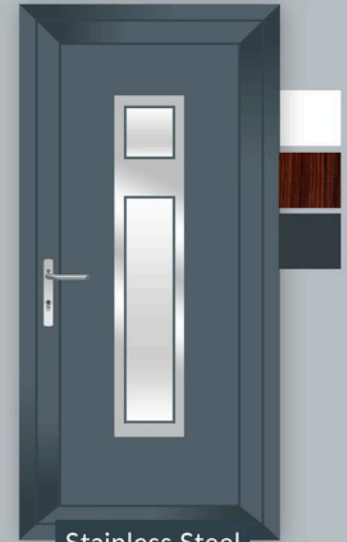

Ref No: YDP-079

Stainless Steel

Ref No: YDP-029