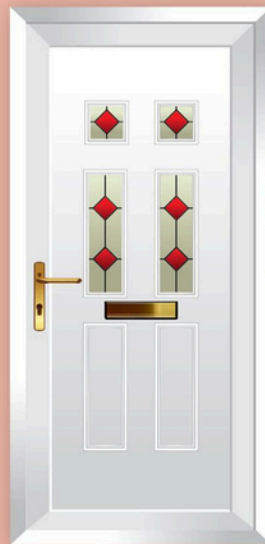

Kent Collection

Mould Size:
Height 1320mm
x Width 500mm

Ref No: YDP-072