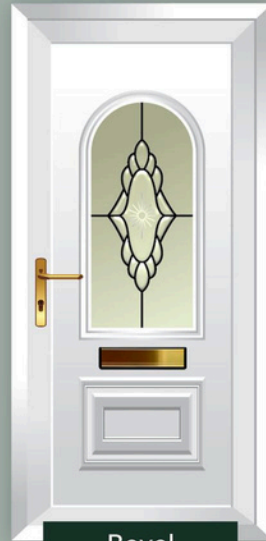

# Windsor Collection

Mould Size:  
Height 1500mm x Width 500mm

**RIGHT WAY**  
WINDOWS & DOORS

Clear Resin

Ref No: YDP-011

Ref No: YDP-012

Bevel

Ref No: YDP-013