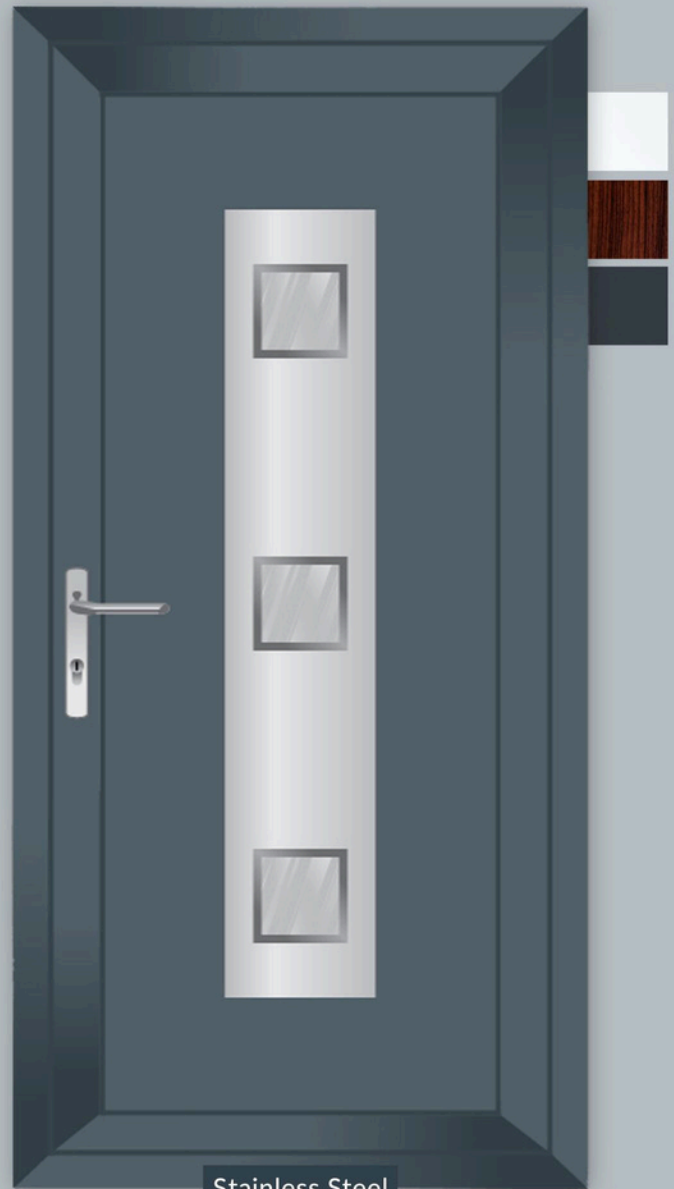

## New Modern Collection

If you're looking for a contemporary style that makes a real statement, The modern collection featuring high grade, stainless steel trims, is the perfect choice for your home, Available with a selection of colours and glass options, ensuring each is customised to your individual preference.

**Stainless Steel**

Ref No: YDP-082

Ref No: BYDP-032

**Stainless Steel**

Ref No: YDP-038

**Stainless Steel**

Ref No: YDP-035

**Stainless Steel**